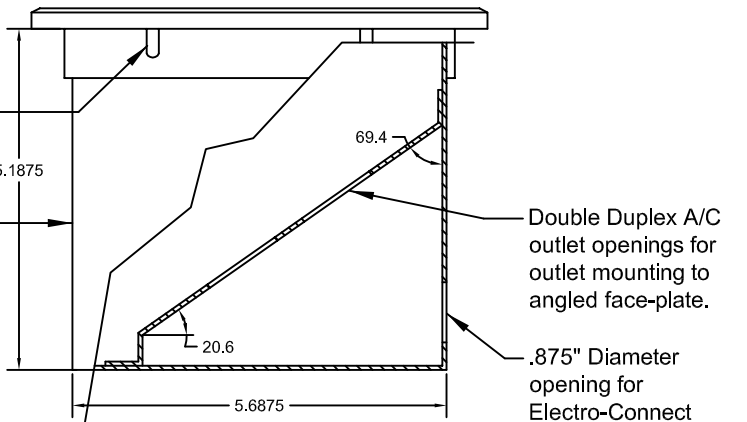

Power Box Outlet Cover

Top View

Power Box Outlet Cover

Top View with Hinged Lid Removed

Power Box Assembly

Front View

Cover Pop-riveted to box in 4 places

Power Box Assembly

Side / Cut-Away View

Power Box Assembly

Rear View

Model IEBSX

Has four standard power ports and 2 data ports

DESCRIPTION

- Outlet cover is available in the following colors: Black, Brown, or Gray.
- The box will fit into a standard 5 1/4" x 6 1/2" cutout in the floor panel and attaches using four self-drilling sheet metal screws.
- Box will come with the exact Power Plates shown.