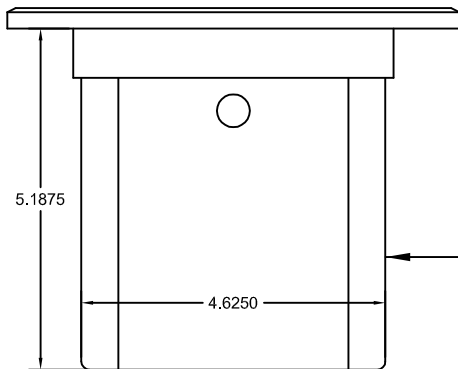

1-800-868-8608

AccessFloorSystems.com

Small In-floor Electrical Box

Model IEBS and IEBSX

IEBS = Contains plates for 2 standard duplex outlets.

IEBSX = Contains plates for 2 standard duplex outlets and 2 data ports.

Power Box Outlet Cover

Top View

Power Box Outlet Cover

Top View with Hinged Lid Removed

Power Box Assembly

Front View

Cover Pop-riveted to box in 4 places

Power Box Assembly

Side / Cut-Away View

Power Box Assembly

Rear View

Model IEBSX

Has four standard power ports and 2 data ports

DESCRIPTION

- Outlet cover is available in the following colors: Black, Brown, or Gray.
- The box will fit into a standard 5 1/4" x 6 1/2" cutout in the floor panel and attaches using four self-drilling sheet metal screws.
- Box will come with the exact Power Plates shown.