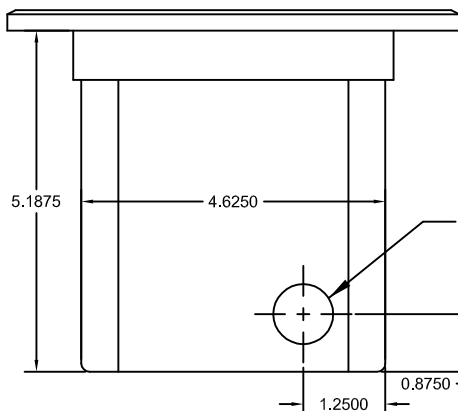

Power Box Outlet Cover

Top View

Power Box Outlet Cover

Top View with Hinged Lid Removed

Power Box Assembly

Front View

Cover Pop-riveted to box in 4 places

Power Box Assembly

Side / Cut-Away View

Power Box Assembly

Rear View

Model IEBSX

Has four standard power ports and 2 data ports

DESCRIPTION

- Outlet cover is available in the following colors: Black, Brown, or Gray.
- The box will fit into a standard 5 1/4" x 6 1/2" cutout in the floor panel and attaches using four self-drilling sheet metal screws.
- Box will come with the exact Power Plates shown.