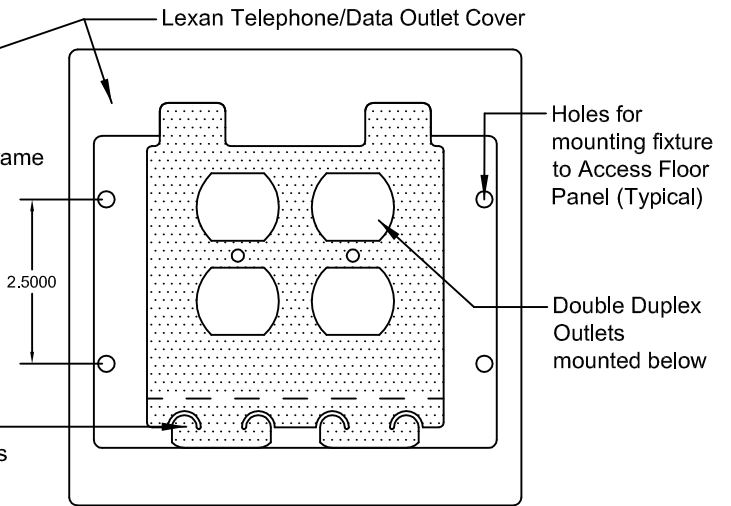

1-800-868-8608

AccessFloorSystems.com

Small In-floor Electrical Box

Model IEBS and IEBSX

IEBS = Contains plates for 2 standard duplex outlets.

IEBSX = Contains plates for 2 standard duplex outlets and 2 data ports.

Power Box Outlet Cover

Top View

Power Box Outlet Cover

Top View with Hinged Lid Removed

Power Box Assembly

Front View

Cover Pop-riveted to box in 4 places

Power Box Assembly

Side / Cut-Away View

Power Box Assembly

Rear View

Model IEBSX

Has four standard power ports and 2 data ports

DESCRIPTION

- Outlet cover is available in the following colors: Black, Brown, or Gray.
- The box will fit into a standard 5 1/4" x 6 1/2" cutout in the floor panel and attaches using four self-drilling sheet metal screws.
- Box will come with the exact Power Plates shown.