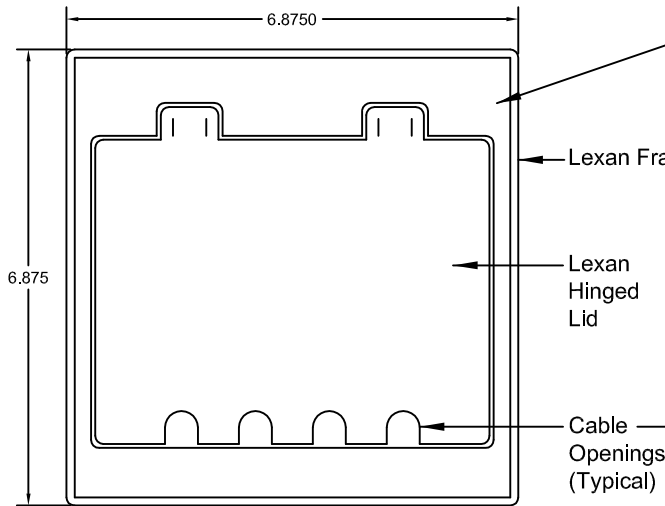

1-800-868-8608

AccessFloorSystems.com

Small In-floor Electrical Box

Model IEBS and IEBSX

IEBS = Contains plates for 2 standard duplex outlets.

IEBSX = Contains plates for 2 standard duplex outlets and 2 data ports.

Power Box Outlet Cover

Top View

Power Box Outlet Cover

Top View with Hinged Lid Removed

Power Box Assembly

Front View

Cover Pop-riveted to box in 4 places

Power Box Assembly

Side / Cut-Away View

Power Box Assembly

Rear View

Model IEBSX

Has four standard power ports and 2 data ports

DESCRIPTION

- Outlet cover is available in the following colors: Black, Brown, or Gray.
- The box will fit into a standard 5 1/4" x 6 1/2" cutout in the floor panel and attaches using four self-drilling sheet metal screws.
- Box will come with the exact Power Plates shown.