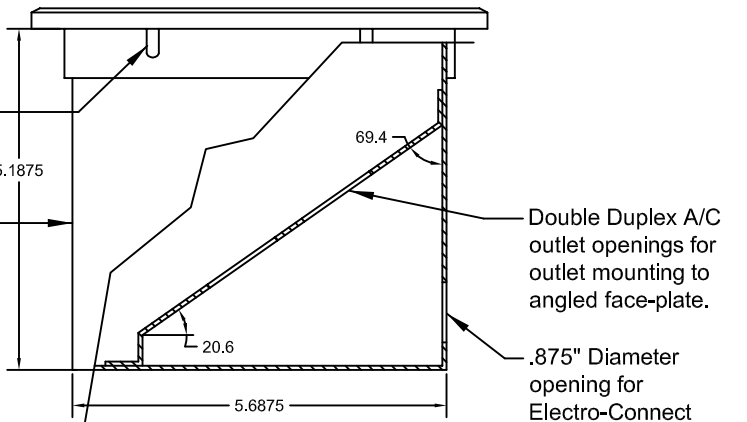

Power Box Outlet Cover

Top View

Power Box Outlet Cover

Top View with Hinged Lid Removed

Power Box Assembly

Front View

Cover Pop-riveted to box in 4 places

Galvanized Box (Typical)

Power Box Assembly

Side / Cut-Away View

Power Box Assembly

Rear View

Model IEBSX

Has four standard power ports and 2 data ports

DESCRIPTION

- Outlet cover is available in the following colors: Black
- The box will fit into a standard 5 1/4" x 6 1/2" cutout in the floor panel and attaches using four self-drilling sheet metal screws.
- Box will come with the exact Power Plates shown.