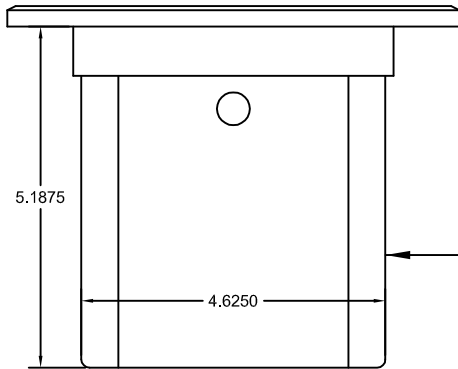

985 898 0880
AccessFloorSystems.com

Small In-floor Electrical Box

Model IEBS and IEBSX

IEBS = Contains plates for 2 standard duplex outlets.

IEBSX = Contains plates for 2 standard duplex outlets and 2 data ports.

Power Box Outlet Cover

Top View

Power Box Outlet Cover

Top View with Hinged Lid Removed

Power Box Assembly

Front View

Cover Pop-riveted to box in 4 places

Galvanized Box (Typical)

Power Box Assembly

Side / Cut-Away View

Power Box Assembly

Rear View

Model IEBSX

Has four standard power ports and 2 data ports

DESCRIPTION

- Outlet cover is available in the following colors: Black
- The box will fit into a standard 5 1/4" x 6 1/2" cutout in the floor panel and attaches using four self-drilling sheet metal screws.
- Box will come with the exact Power Plates shown.