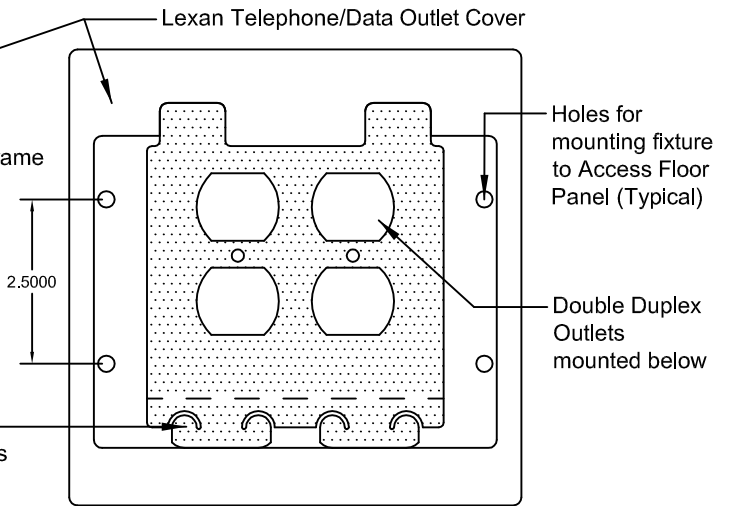

985 898 0880
AccessFloorSystems.com

Small In-floor Electrical Box

Model IEBS and IEBSX

IEBS = Contains plates for 2 standard duplex outlets.

IEBSX = Contains plates for 2 standard duplex outlets and 2 data ports.

Power Box Outlet Cover

Top View

Power Box Outlet Cover

Top View with Hinged Lid Removed

Power Box Assembly

Front View

Cover Pop-riveted to box in 4 places

Galvanized Box (Typical)

Power Box Assembly

Side / Cut-Away View

Power Box Assembly

Rear View

Model IEBSX

Has four standard power ports and 2 data ports

DESCRIPTION

- Outlet cover is available in the following colors: Black
- The box will fit into a standard 5 1/4" x 6 1/2" cutout in the floor panel and attaches using four self-drilling sheet metal screws.
- Box will come with the exact Power Plates shown.