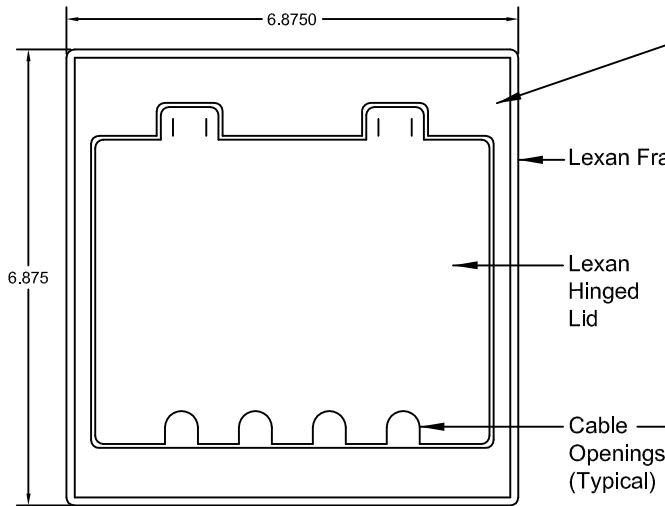

985 898 0880
AccessFloorSystems.com

Small In-floor Electrical Box

Model IEBS and IEBSX

IEBS = Contains plates for 2 standard duplex outlets.

IEBSX = Contains plates for 2 standard duplex outlets and 2 data ports.

Power Box Outlet Cover

Top View

Power Box Outlet Cover

Top View with Hinged Lid Removed

Power Box Assembly

Front View

Cover Pop-riveted to box in 4 places

Galvanized Box (Typical)

Power Box Assembly

Side / Cut-Away View

Power Box Assembly

Rear View

Model IEBSX

Has four standard power ports and 2 data ports

DESCRIPTION

- Outlet cover is available in the following colors: Black
- The box will fit into a standard 5 1/4" x 6 1/2" cutout in the floor panel and attaches using four self-drilling sheet metal screws.
- Box will come with the exact Power Plates shown.