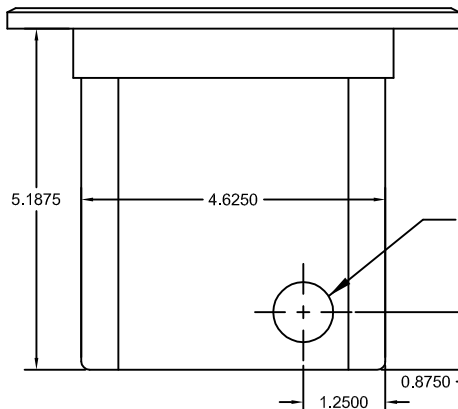

Power Box Outlet Cover

Top View

Power Box Outlet Cover

Top View with Hinged Lid Removed

Power Box Assembly

Front View

Cover Pop-riveted to box in 4 places

Galvanized Box (Typical)

Power Box Assembly

Side / Cut-Away View

Power Box Assembly

Rear View

Model IEBSX

Has four standard power ports and 2 data ports

DESCRIPTION

- Outlet cover is available in the following colors: Black
- The box will fit into a standard 5 1/4" x 6 1/2" cutout in the floor panel and attaches using four self-drilling sheet metal screws.
- Box will come with the exact Power Plates shown.