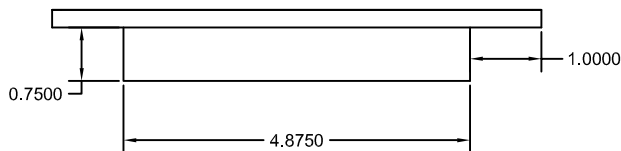

Square Grommet with Hinged Lid 7" x 7"

SPECIFICATIONS

Pedestal Specifications

- Access Door is available in Black or Brown
- The door will fit into a standard 5" x 6 1/8" cutout in the floor panel and attaches with four self-drilling sheet metal screws

Top View

Top View with Hinged Lid Removed

Front View

Side View