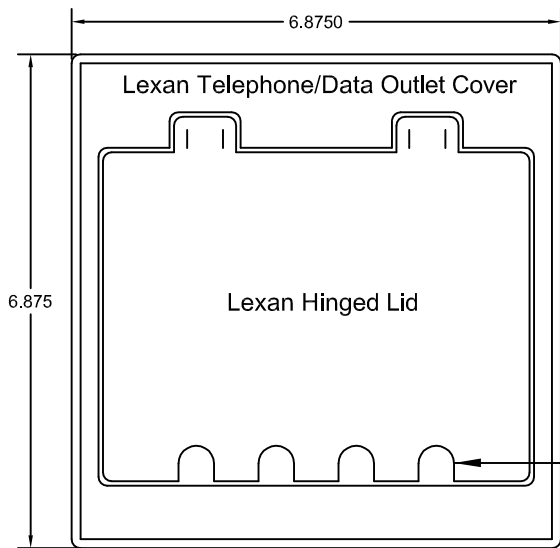

Square Grommet with Hinged Lid 7" x 7"

SPECIFICATIONS

Pedestal Specifications

- Access Door is available in Black or Brown
- The door will fit into a standard 5" x 6 1/8" cutout in the floor panel and attaches with four self-drilling sheet metal screws

Top View

Top View with Hinged Lid Removed

Front View

Side View