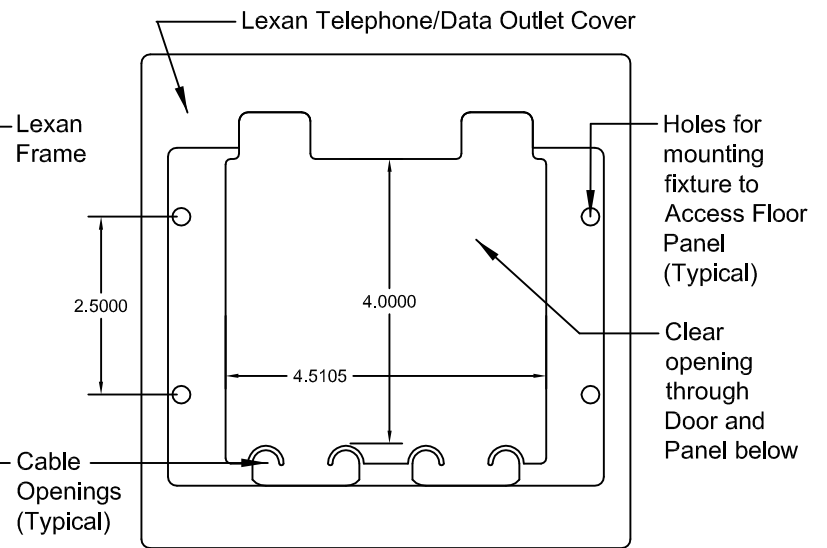

Square Grommet with Hinged Lid 7" x 7"

SPECIFICATIONS

Pedestal Specifications

- Access Door is available in Black or Brown
- The door will fit into a standard 5" x 6 1/8" cutout in the floor panel and attaches with four self-drilling sheet metal screws

Top View

Top View with Hinged Lid Removed

Front View

Side View