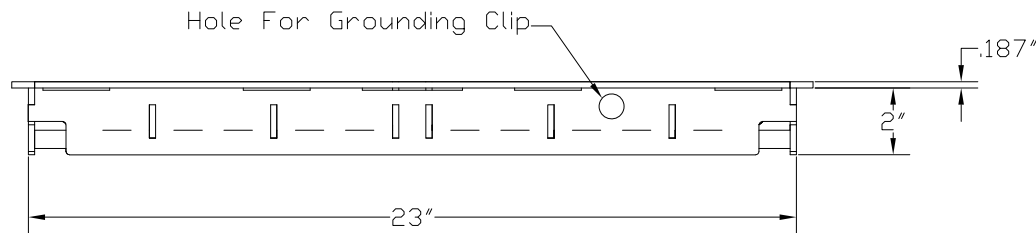

ISOMETRIC VIEW
NOT TO SCALE

AccessFloorSystems.com

800 868-8606

Tate

TITLE:

DirectAire 24" CAD Detail

SIZE

A

DWG. NO.

DirectAire_24in_Detail

2

ECN 15405

SCALE: 1:1

SHEET 1 OF 1