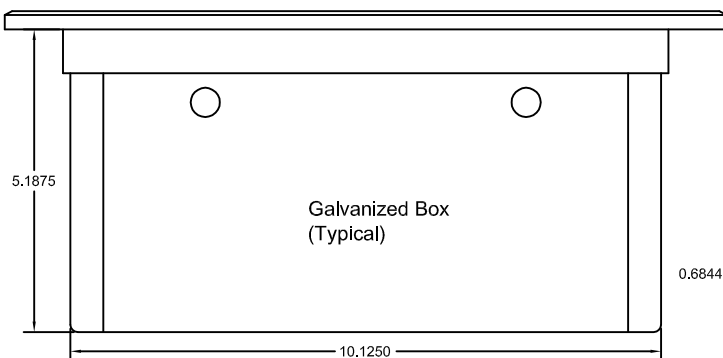

Power Box Assembly

Front View