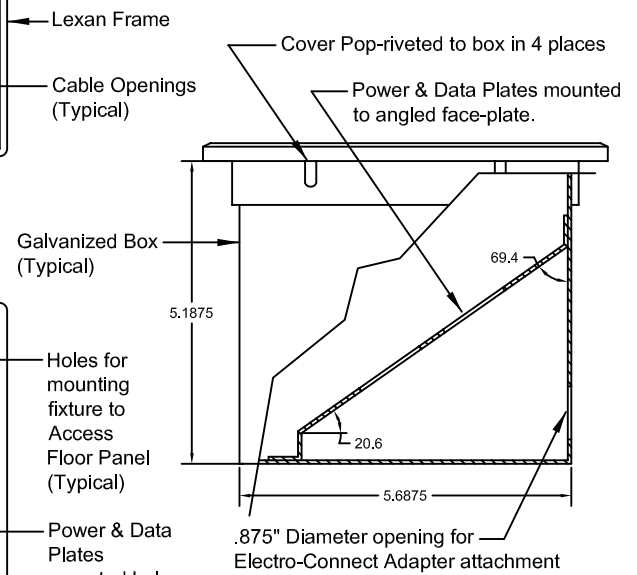

Power Box Assembly

Side / Cut-Away View