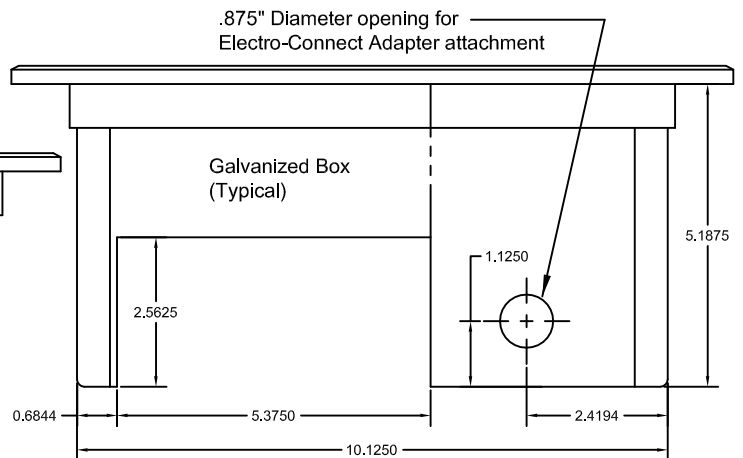

### DESCRIPTION

- Outlet cover is only available in Black.
- The box will fit into a standard 10 3/4" x 6 1/4" cutout in the floor panel and attaches using four self-drilling sheet metal screws.
- Box will come with the exact Power & Data Plates shown.

### Power Box Outlet Cover

Top View with Hinged Lid Removed

### Power Box Assembly

Front View

### Power Box Assembly

Side / Cut-Away View