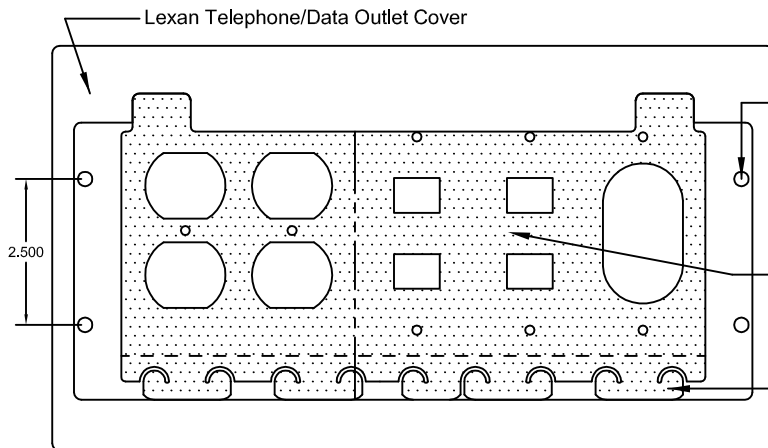

Power Box Outlet Cover

Top View with Hinged Lid Removed