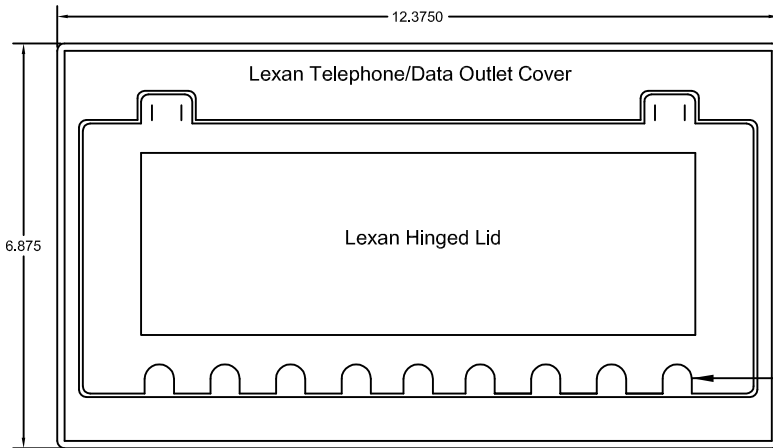

# In-Floor Electrical Box Large

## Model IEBL

Contains 2 plates for 2 standard duplex outlets, 2 data ports and 1 grommeted plate

### DESCRIPTION

- Outlet cover is only available in Black.
- The box will fit into a standard 10 3/4" x 6 1/4" cutout in the floor panel and attaches using four self-drilling sheet metal screws.
- Box will come with the exact Power & Data Plates shown.